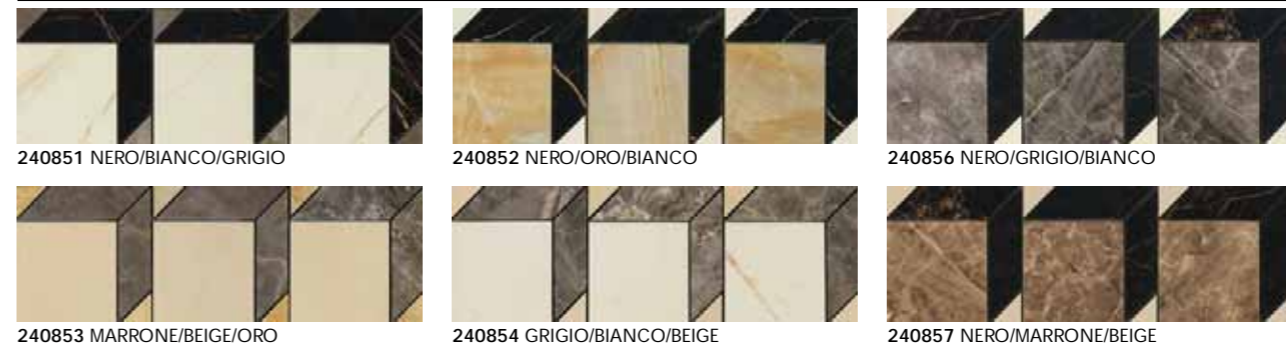

WALL MOSAICS

CUBE 19,5x58,5

CUBE DECORATO 19,5x58,5