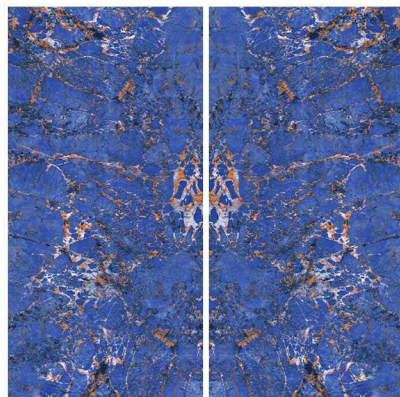

semipolished

matt

sugar

Name : **Amazonite** blue

Cement Look

Name : **Concrete shapes**

120 cm * 240 cm

Code : 8020