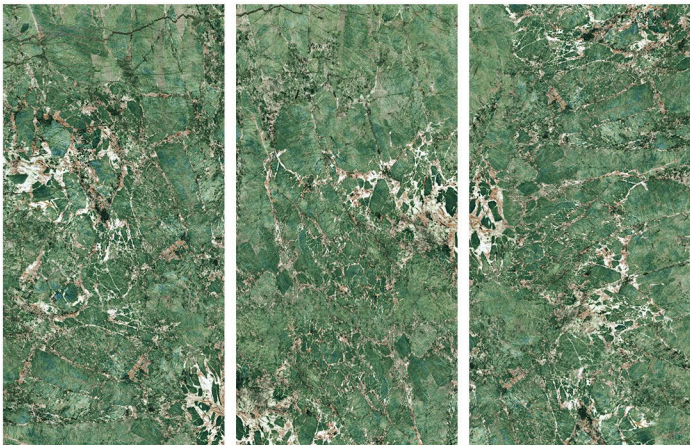

Finishes :

polished

semipolished

matt

sugar

Name : **Amazonite**

160 cm * 320 cm

Code : 6015