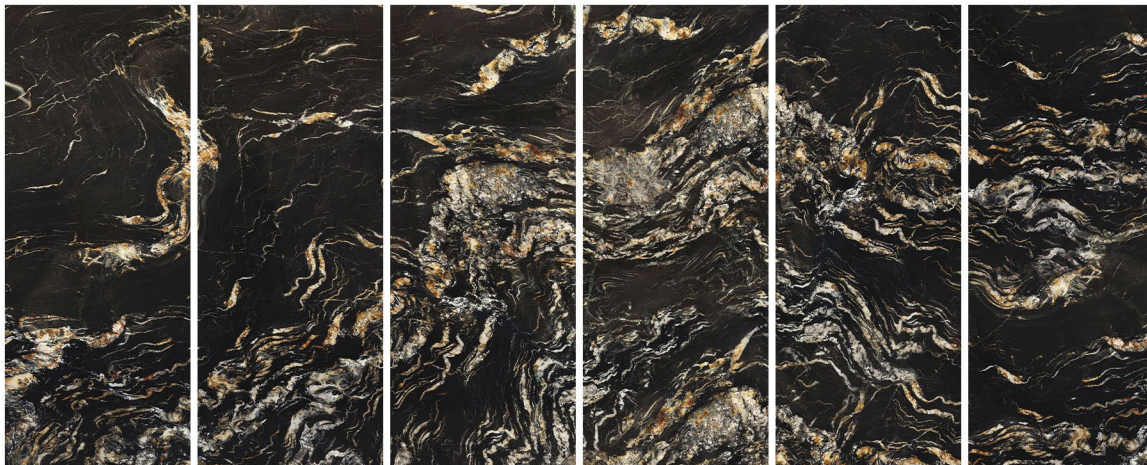

Faces : 6

Color :

Finishes :

polished

semipolished

matt

sugar

Name : **Black Dragon**