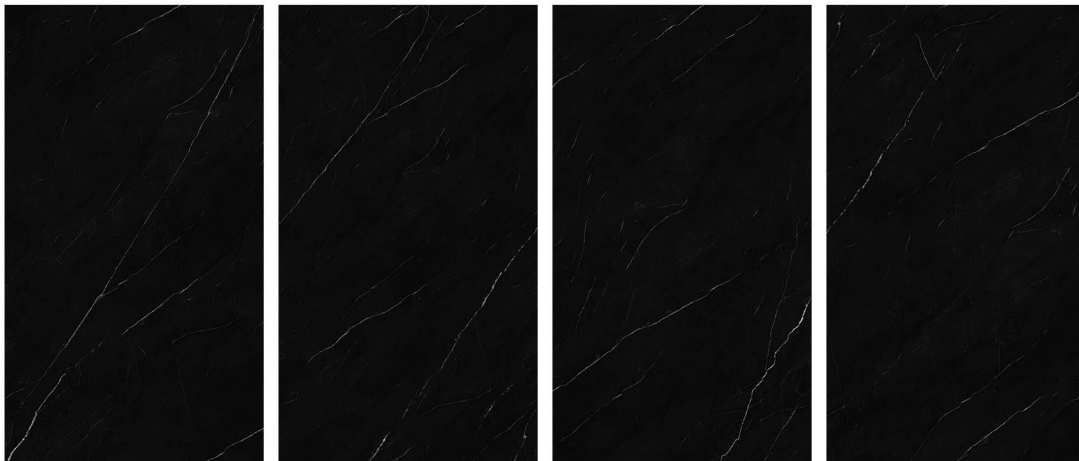

Color : black

Finishes :

polished

semipolished

matt

sugar

Name : **Augusts**

120 cm * 240 cm