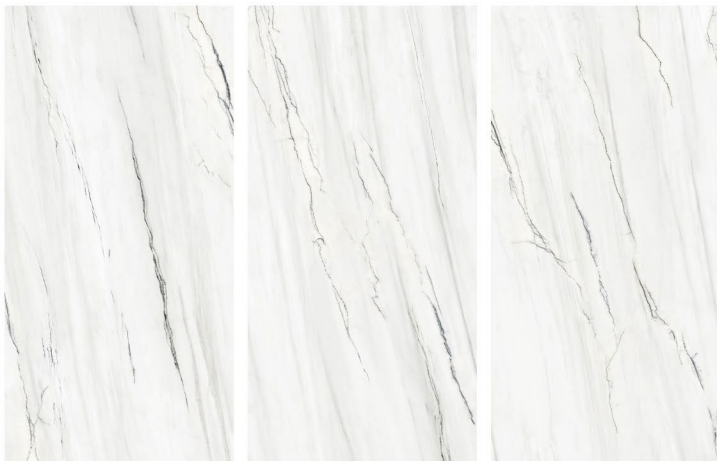

Name : **Angelo**

160 cm * 320 cm

Code : 1125

Faces : 3

Color : light

Finishes :

polished

semipolished

matt

sugar