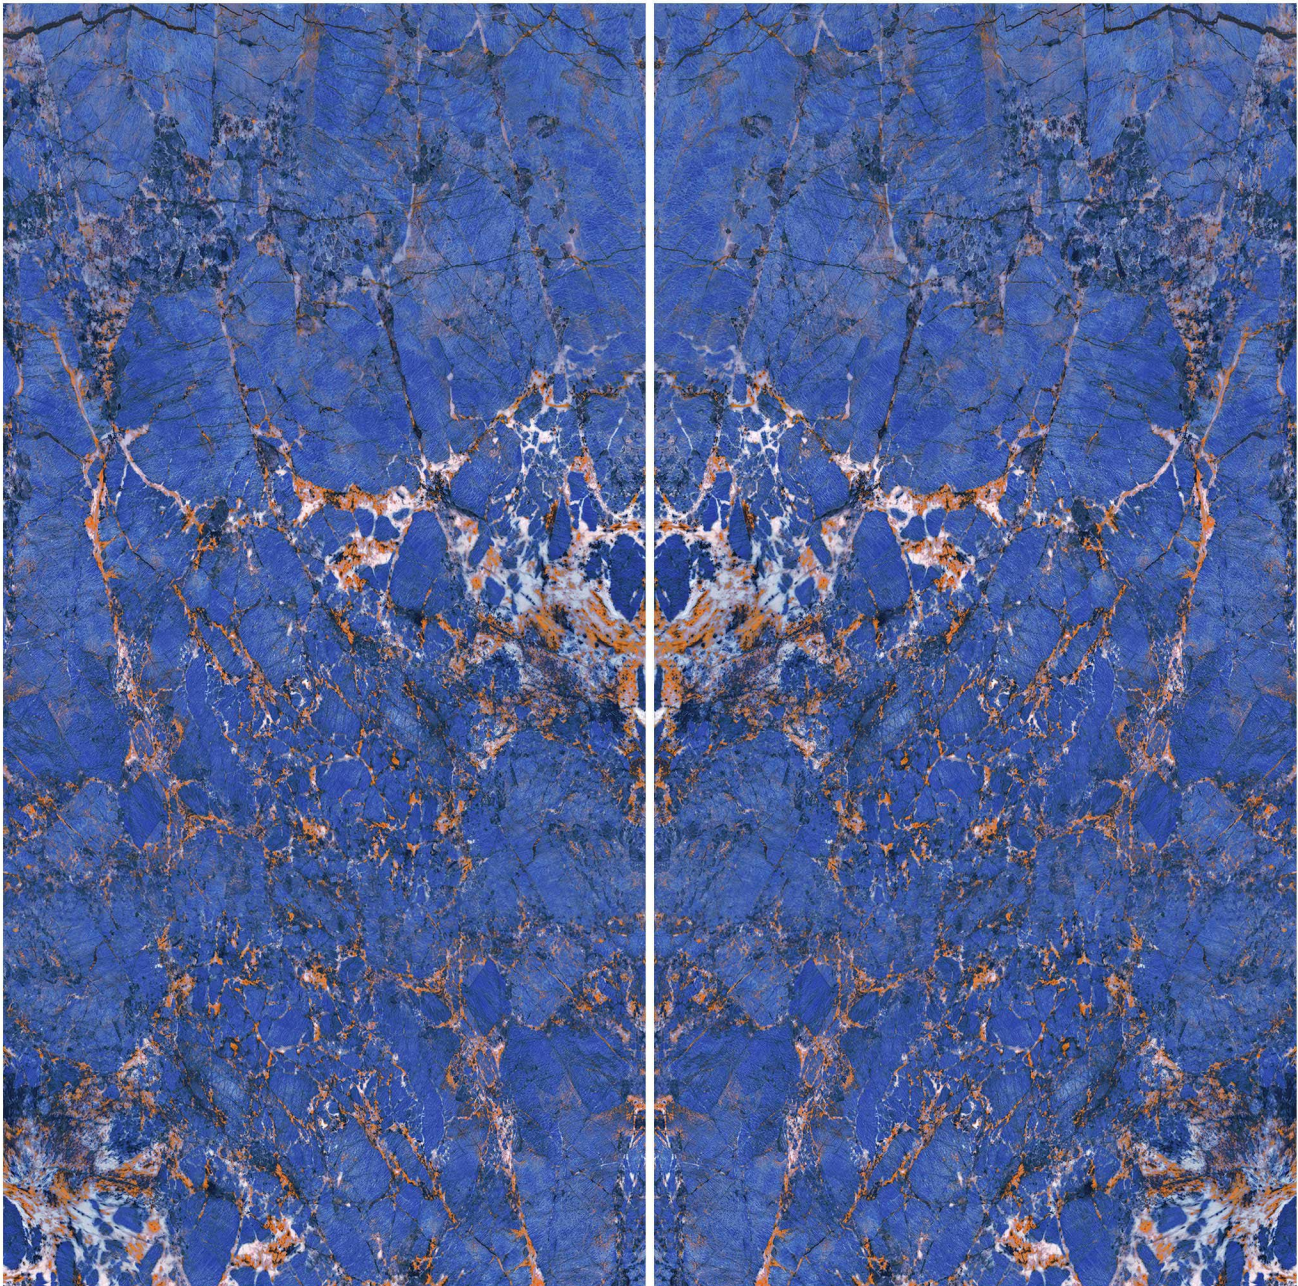

semipolished

matt

sugar

Name : **Amazonite** blue

Cement Look

Name : **Concrete shapes**

120 cm * 240 cm

Code : 8020