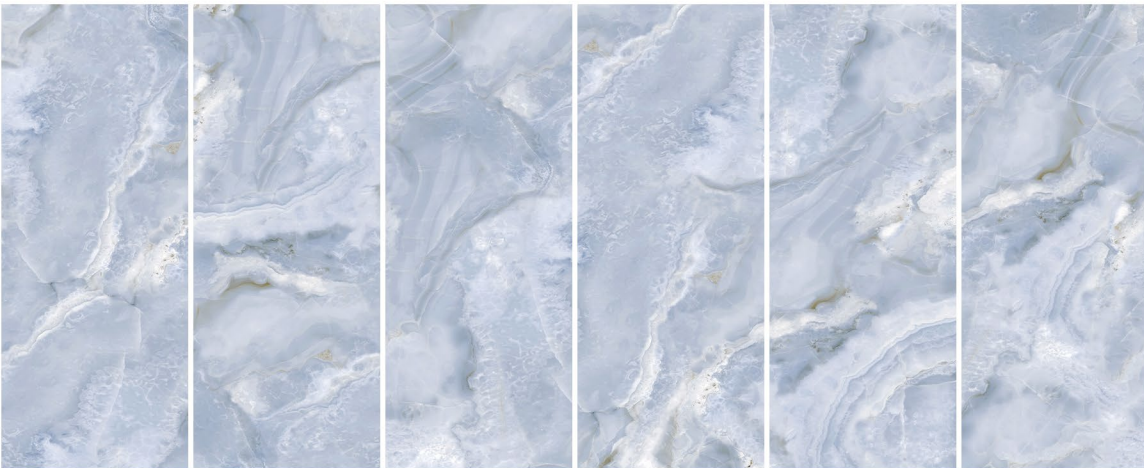

Finishes :

polished

semipolished

matt

sugar

Name : **Carroll**

160 cm * 320 cm

Code : 1155