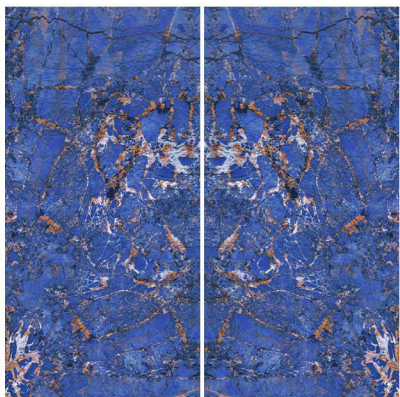

semipolished

matt

sugar

Name : **Amazonite** blue

Cement Look

Name : **Concrete shapes**

120 cm * 240 cm

Code : 8020