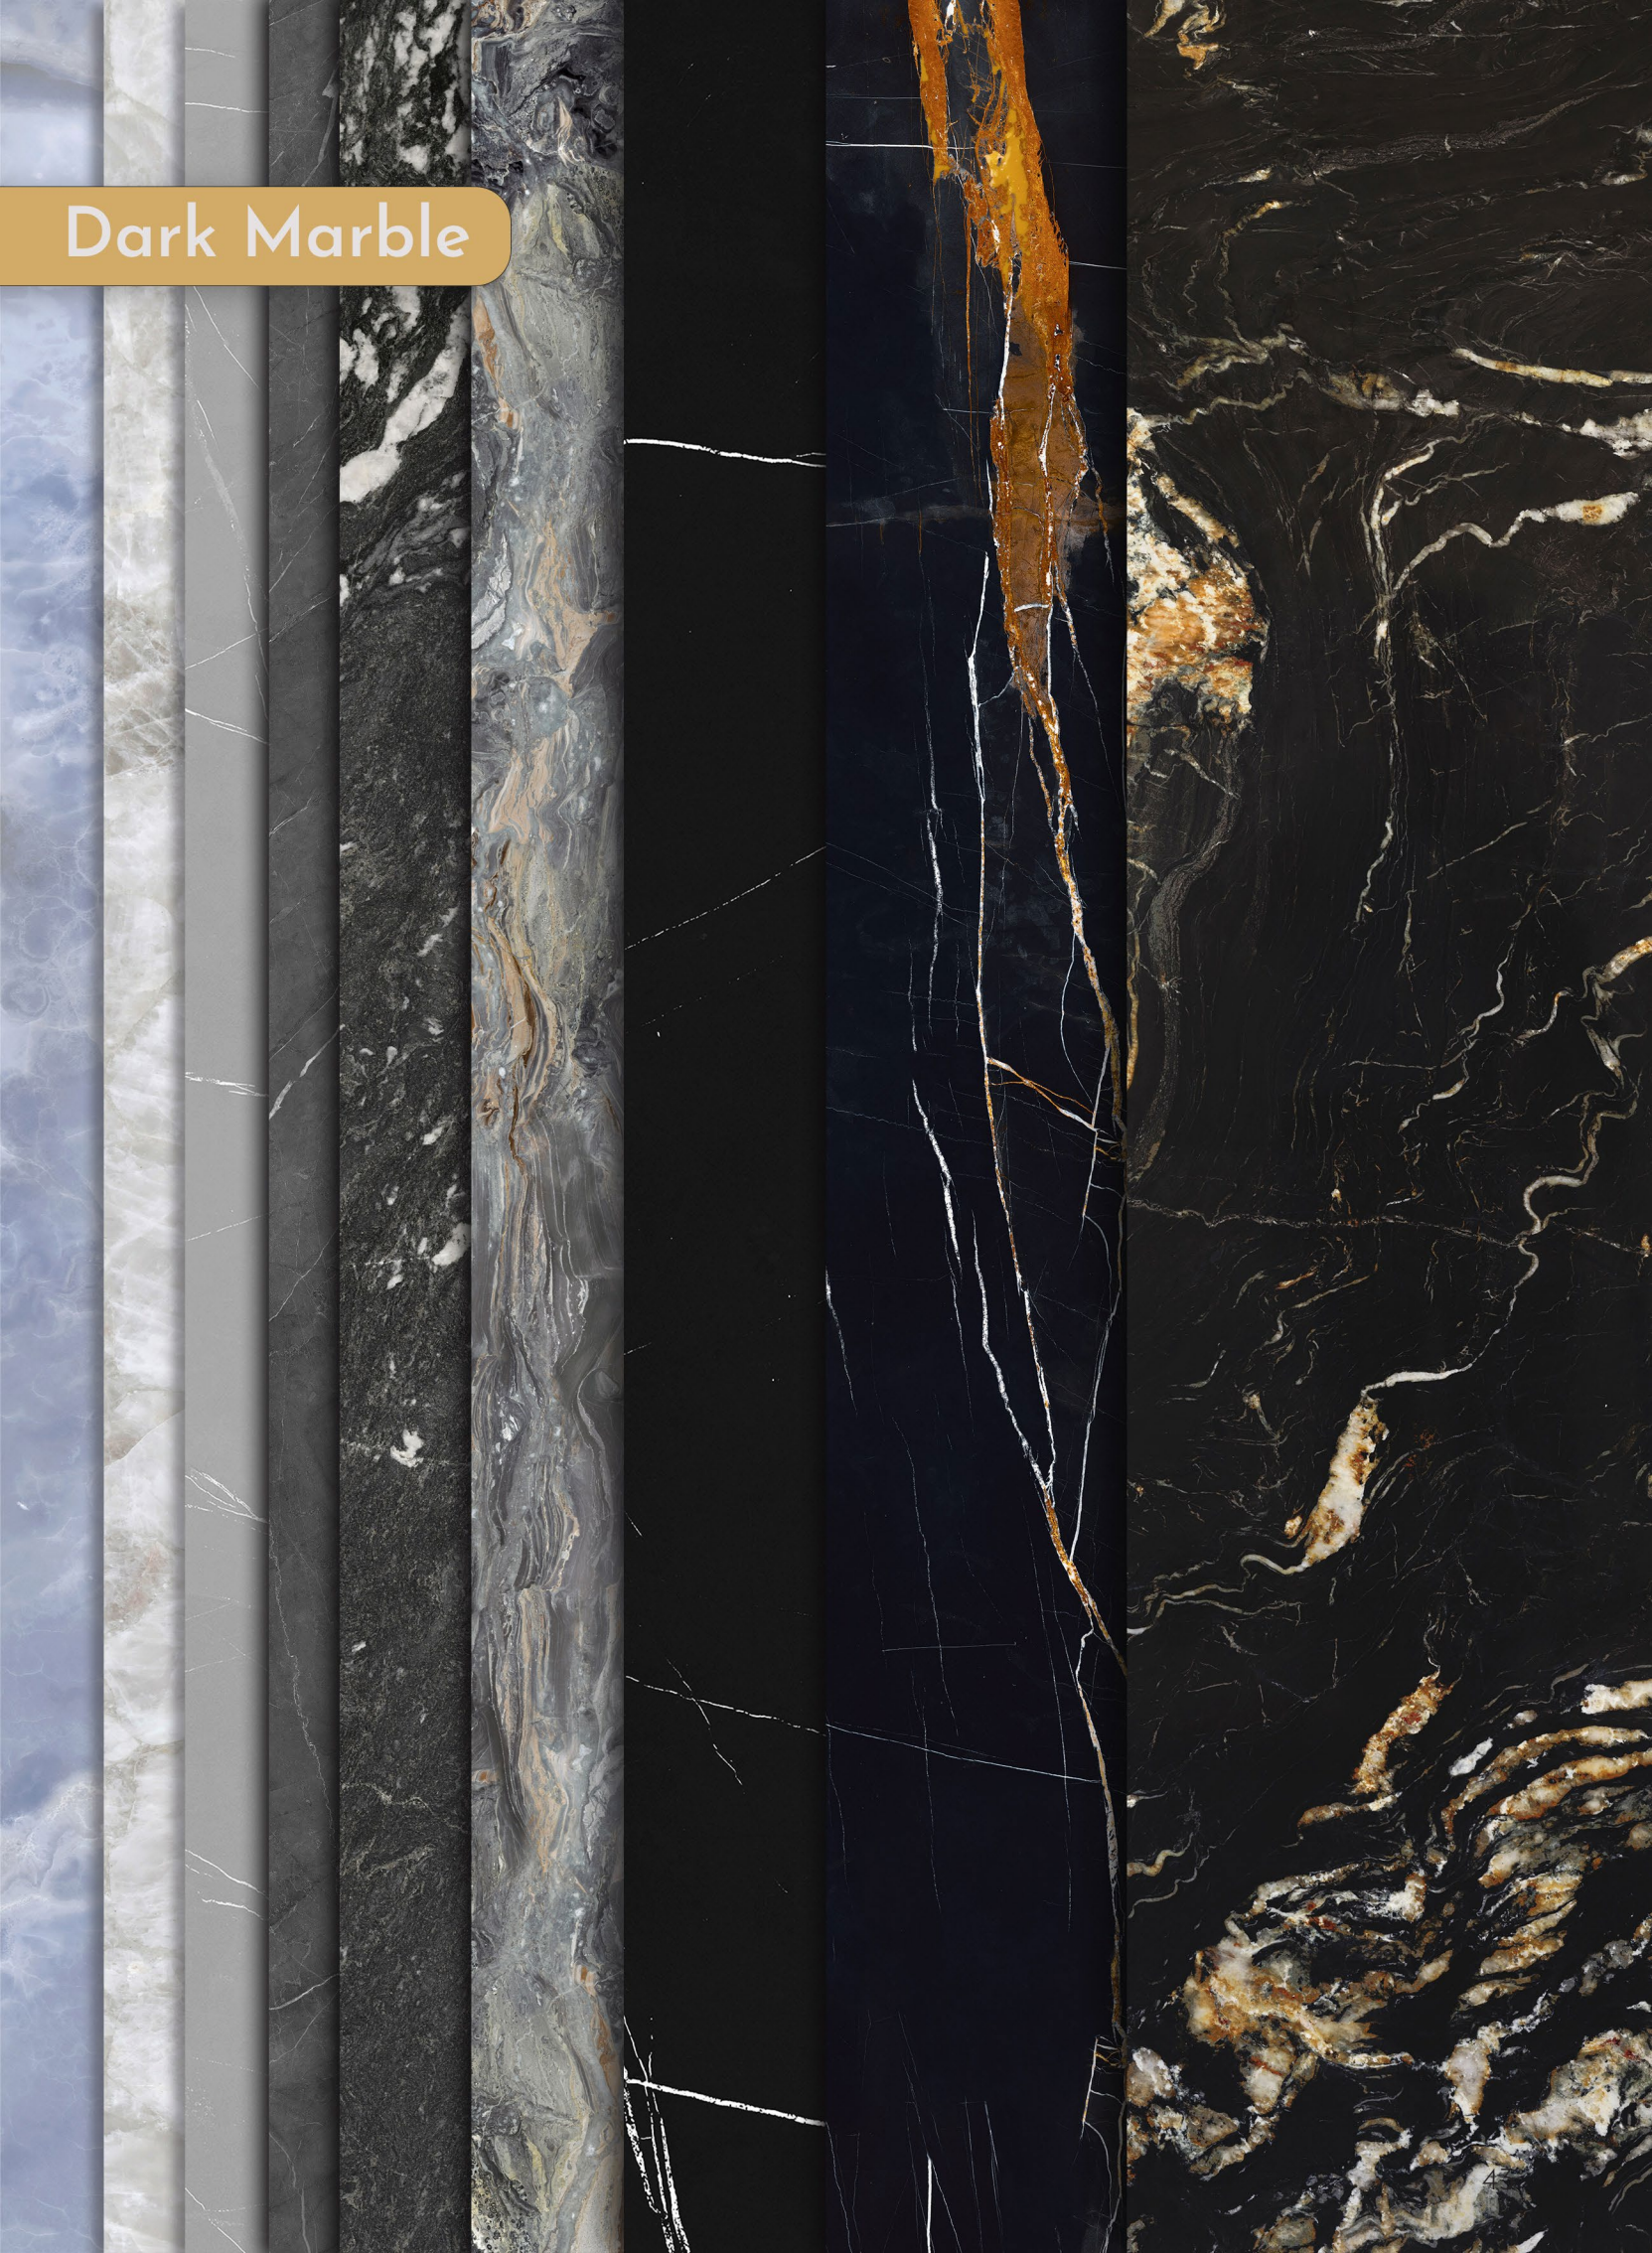

Dark Marble