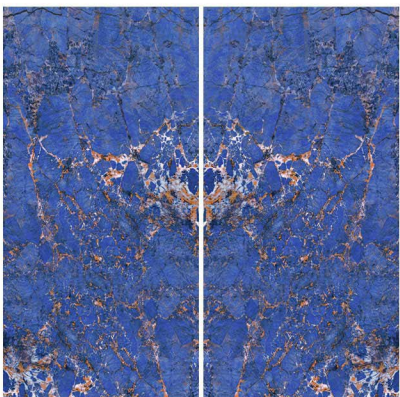

semipolished

matt

sugar

Name : **Amazonite** blue

Cement Look

Name : **Concrete shapes**

120 cm * 240 cm

Code : 8020