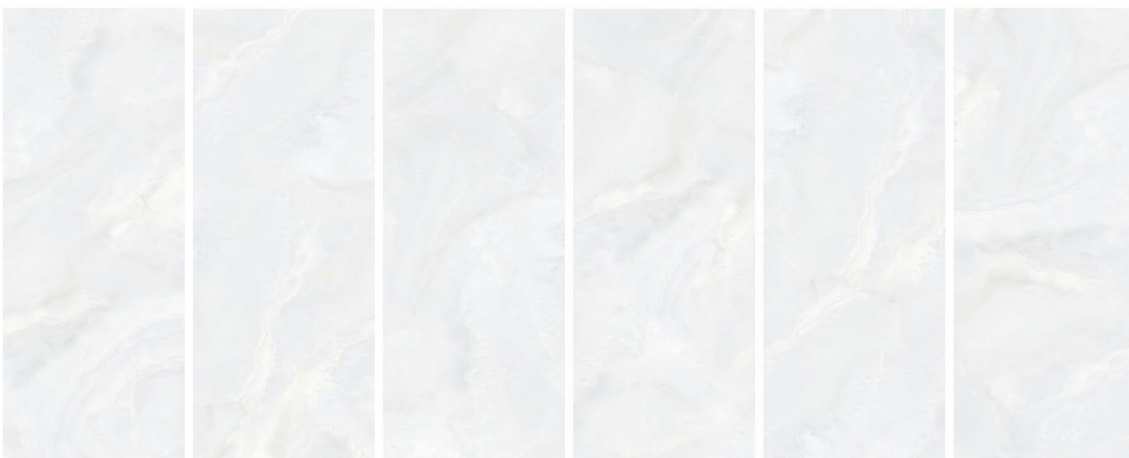

Name : **Carroll**

120 cm * 300 cm

Code : 1150

Faces : 6

Color :

Finishes :

polished

semipolished

matt

sugar