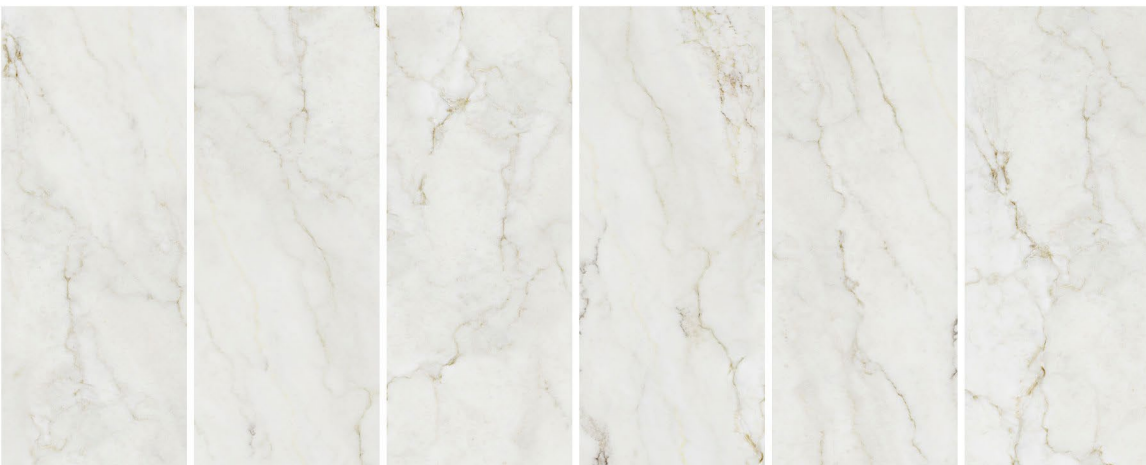

Finishes :

polished

semipolished

matt

sugar

Name : **Melbourne**

160 cm * 320 cm

Code : 1140