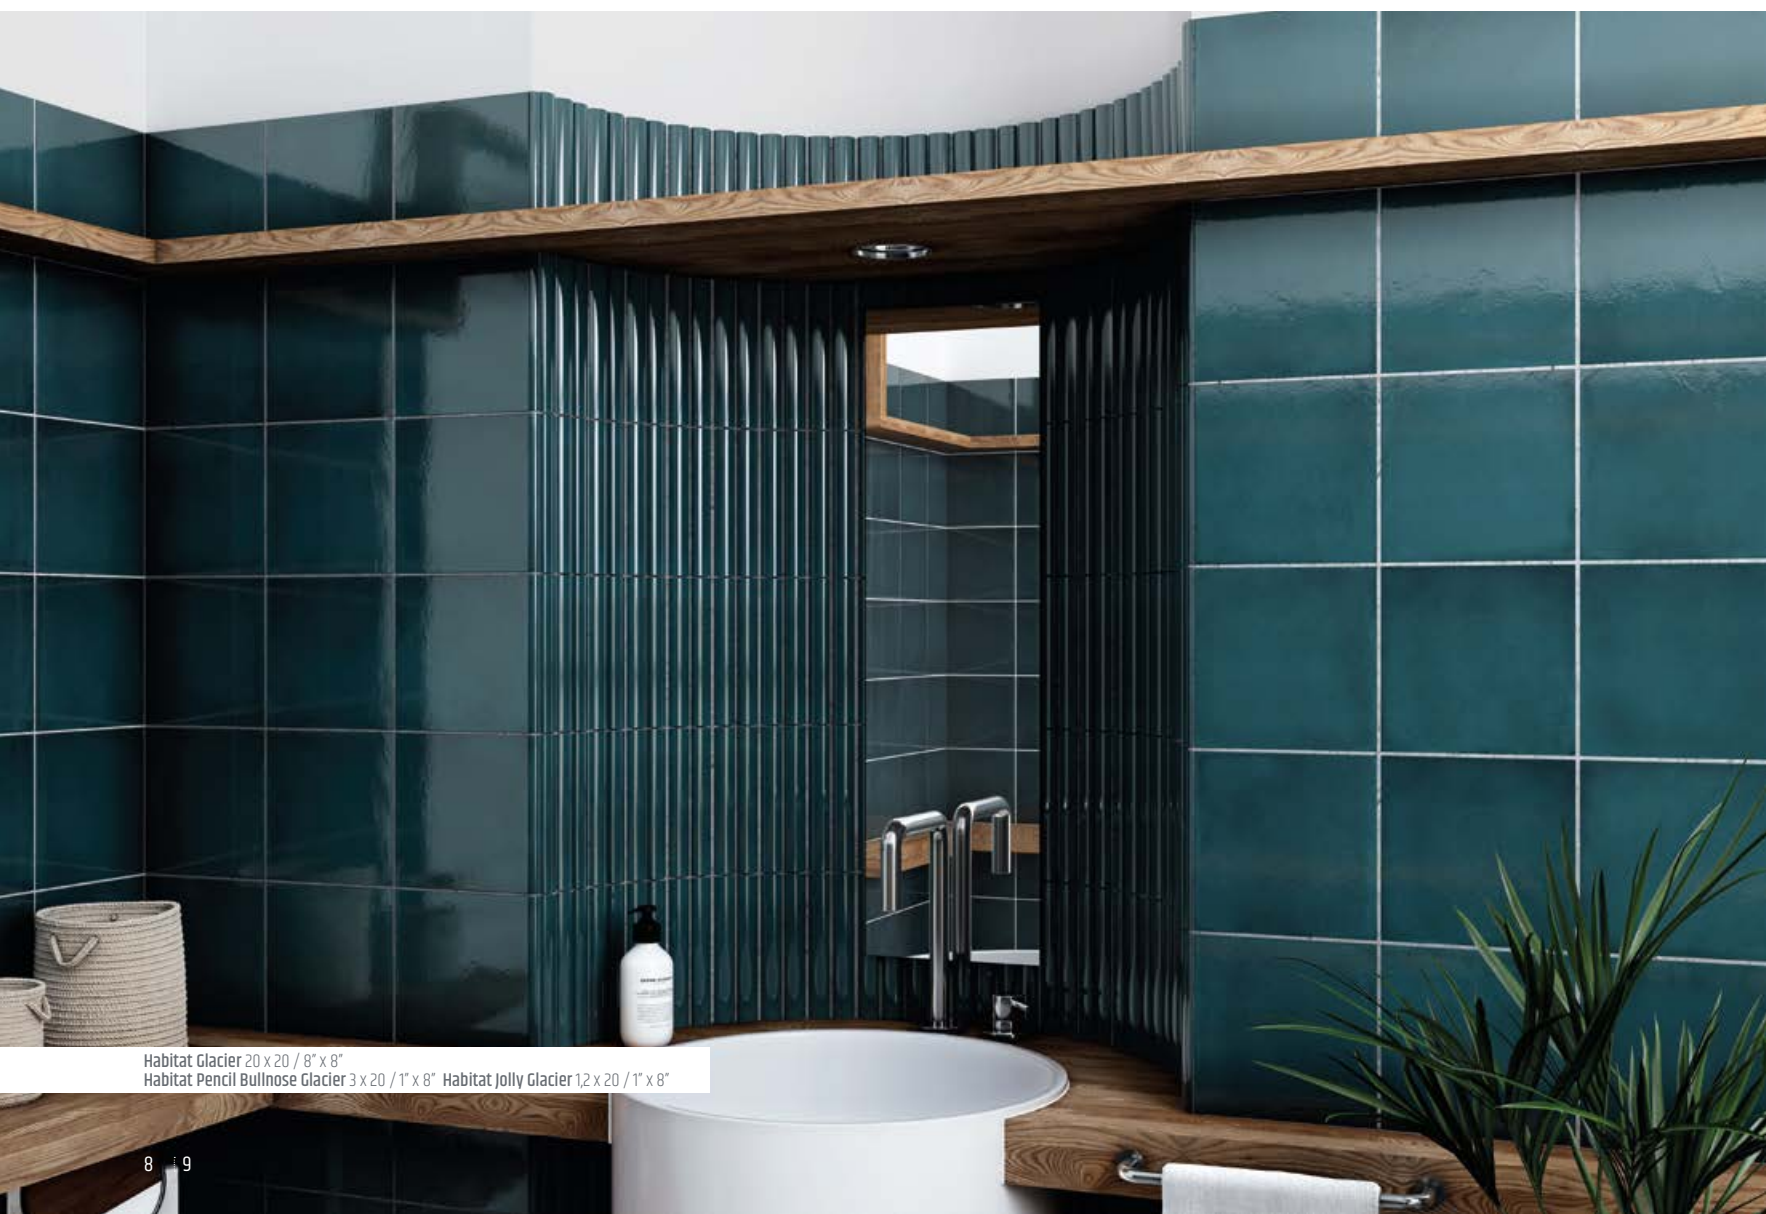

Habitat Glacier 20 x 20 / 8" x 8"
Habitat Pencil Bullnose Glacier 3 x 20 / 1" x 8" Habitat Jolly Glacier 1,2 x 20 / 1" x 8"