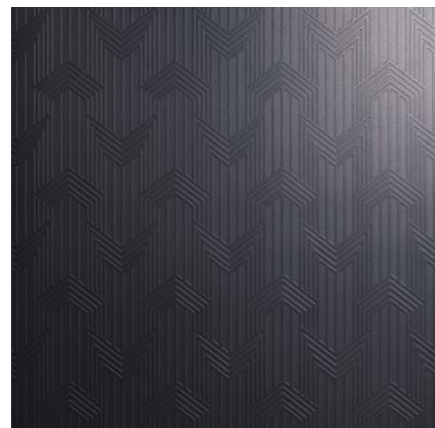

Geometria nero su fondo nero matt
Black **Geometria** on matt black

046