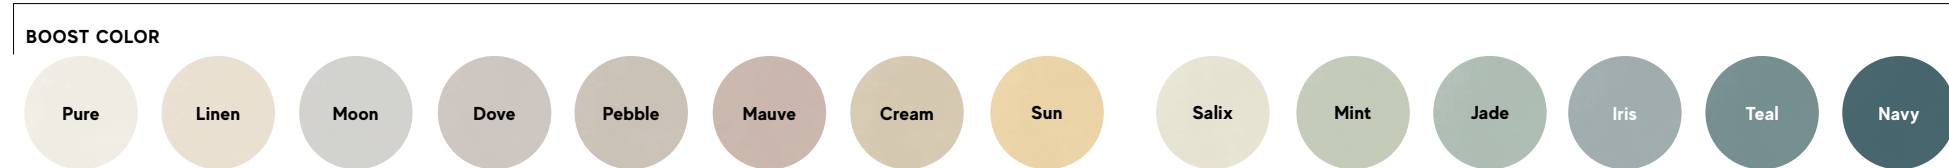

Outdoor

120x120 cm - 47 1/4"x47 1/4"	± 9 mm					Grip Sensitech		Grip Sensitech	Grip Sensitech	Grip Sensitech								
60x120 cm - 23 5/8"x47 1/4"	± 9 mm																	
60x60 cm - 23 5/8"x23 5/8"	± 9 mm																	
30x60 cm - 11 3/4"x23 5/8"	± 9 mm																	
120x240 cm - 47 1/4"x94 1/2"	± 20 mm																	
120x120 cm - 47 1/4"x47 1/4"	± 20 mm					Outdoor Sensitech		Outdoor Sensitech	Outdoor Sensitech	Outdoor Sensitech	Outdoor Sensitech	Outdoor Sensitech	Outdoor Sensitech	Outdoor Sensitech	Outdoor Sensitech	Outdoor Sensitech	Outdoor Sensitech	Outdoor Sensitech
60x120 cm - 23 5/8"x47 1/4"	± 20 mm					Outdoor Sensitech		Outdoor Sensitech	Outdoor Sensitech	Outdoor Sensitech	Outdoor Sensitech	Outdoor Sensitech	Outdoor Sensitech	Outdoor Sensitech	Outdoor Sensitech	Outdoor Sensitech	Outdoor Sensitech	Outdoor Sensitech
90x90 cm - 35 3/8"x35 3/8"	± 20 mm																	
60x60 cm - 23 5/8"x23 5/8"	± 20 mm					Outdoor Sensitech		Outdoor Sensitech	Outdoor Sensitech	Outdoor Sensitech	Outdoor Sensitech	Outdoor Sensitech	Outdoor Sensitech	Outdoor Sensitech	Outdoor Sensitech	Outdoor Sensitech	Outdoor Sensitech	Outdoor Sensitech

Countertops Furniture

162x324* cm - 63 3/4"x127 1/2" *Non rectified - non rettificato *Atlas Plan	± 12 mm					Matte