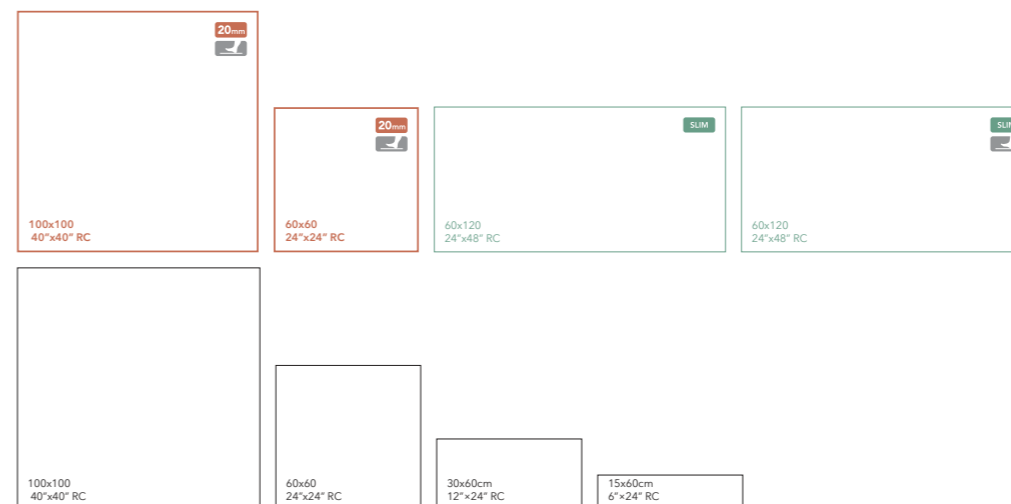

Alchemy

Enya Blue Ocean SLIMRECT 60x120 - 24"x48" | Artwood Mix 100x100 - 40"x40"

Pasta Blanca - White Body

● PB V3 R

Porcelánico - Porcelain

● PO V3 R 20mm

Carta de color - Color Chart

Alchemy White

Alchemy Pearl

Alchemy Grey

REFERENCIA REFERENCE	COLORES COLOURS				CARACTERÍSTICAS TÉCNICAS TECHNICAL CHARACTERISTICS								CAJAS BOXES			PALET PALLET			
	WHITE	PEARL	GREY	DEC	PO	PB	20MM	ANT	SUM	REL	R	A	VG	PIEZAS PIECES	m ²	Kg.	CAJAS BOXES	m ²	Kg.
ALCHEMY RC 30x90	●	●	●			●								4	1,080	20	48	51,840	1037
NIZAI RC 30x90	●	●	●			●				●				4	1,080	20	48	51,840	1037
PALM BEACH DEC RC 30x90				●										4	1,080	20	48	51,840	1037
ALCHEMY RC OUTSIDE20 100x100	●	●	●			●		●						1	1,000	48	24	24,000	1143
ALCHEMY RC OUTSIDE20 60x60	●	●	●			●		●	●					2	0,720	34	30	21,600	1015
ALCHEMY RC 100x100	●	●	●			●								2	2,000	48	24	48,000	1135
ARTWOOD MIX RC 100x100				●		●								2	2,000	48	24	48,000	1135
ALCHEMY RC 60x120	●	●	●			●								2	1,440	31	36	51,840	1045
ALCHEMY RC 60x60	●	●	●			●								3	1,080	23	40	43,200	900
MAGIC RC 30x60	●	●	●			●				●				6	1,080	24	40	43,200	850
ALCHEMY RC 15x60	●	●	●			●								16	1,440	31	32	46,080	992

Pasta Blanca - White Body

● PB V3 RJ

Alchemy White Rc 30x90 cm

Nizai White Rc 30x90 cm

Alchemy Pearl Rc 30x90 cm

Nizai Pearl Rc 30x90 cm

Alchemy Grey Rc 30x90 cm

Nizai Grey Rc 30x90 cm

Palm Beach Dec Rc 30x90 cm

Porcelánico - Porcelain

● PO V3 R L IN CUT 20mm SLIM

Alchemy White Rc 60x120cm

Magic White Rc 60x120cm

Alchemy Pearl Rc 60x120cm

Magic Pearl Rc 60x120cm

Alchemy Grey Rc 60x120cm