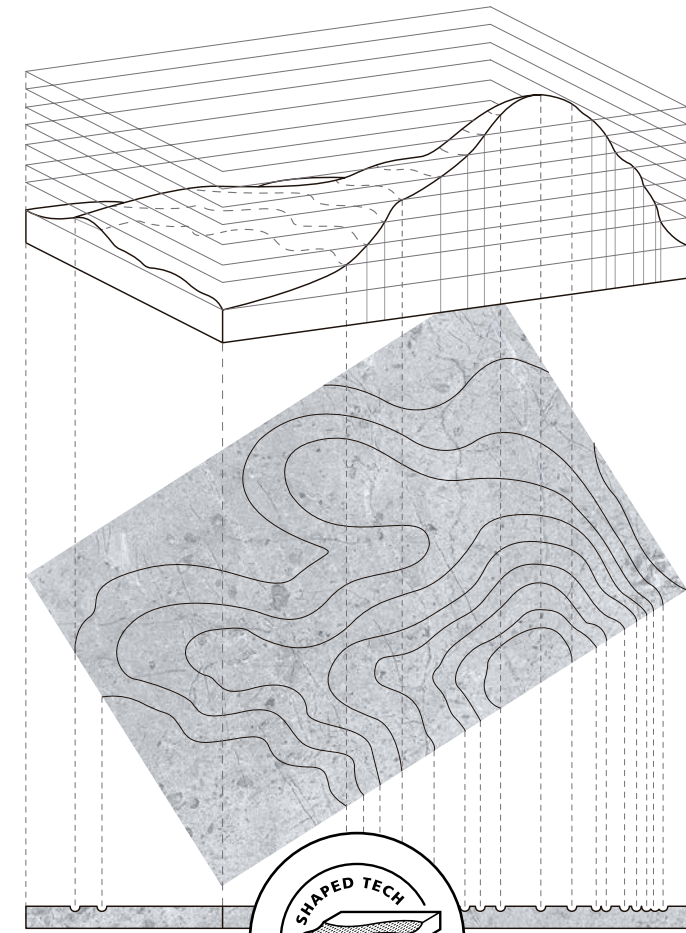

SHAPED

REAL PRECISION BY PERONDA

NATURAL - PRECISO - REAL

Relieves creados de manera digital perfectamente coordinados con la impresión gráfica para generar las piezas más naturales nunca vistas en cerámica.

NATURAL - PRECISE - REAL

Reliefs are created via digital technology perfectly coordinated with graphic printing to generate the most natural pieces ever seen in ceramic.