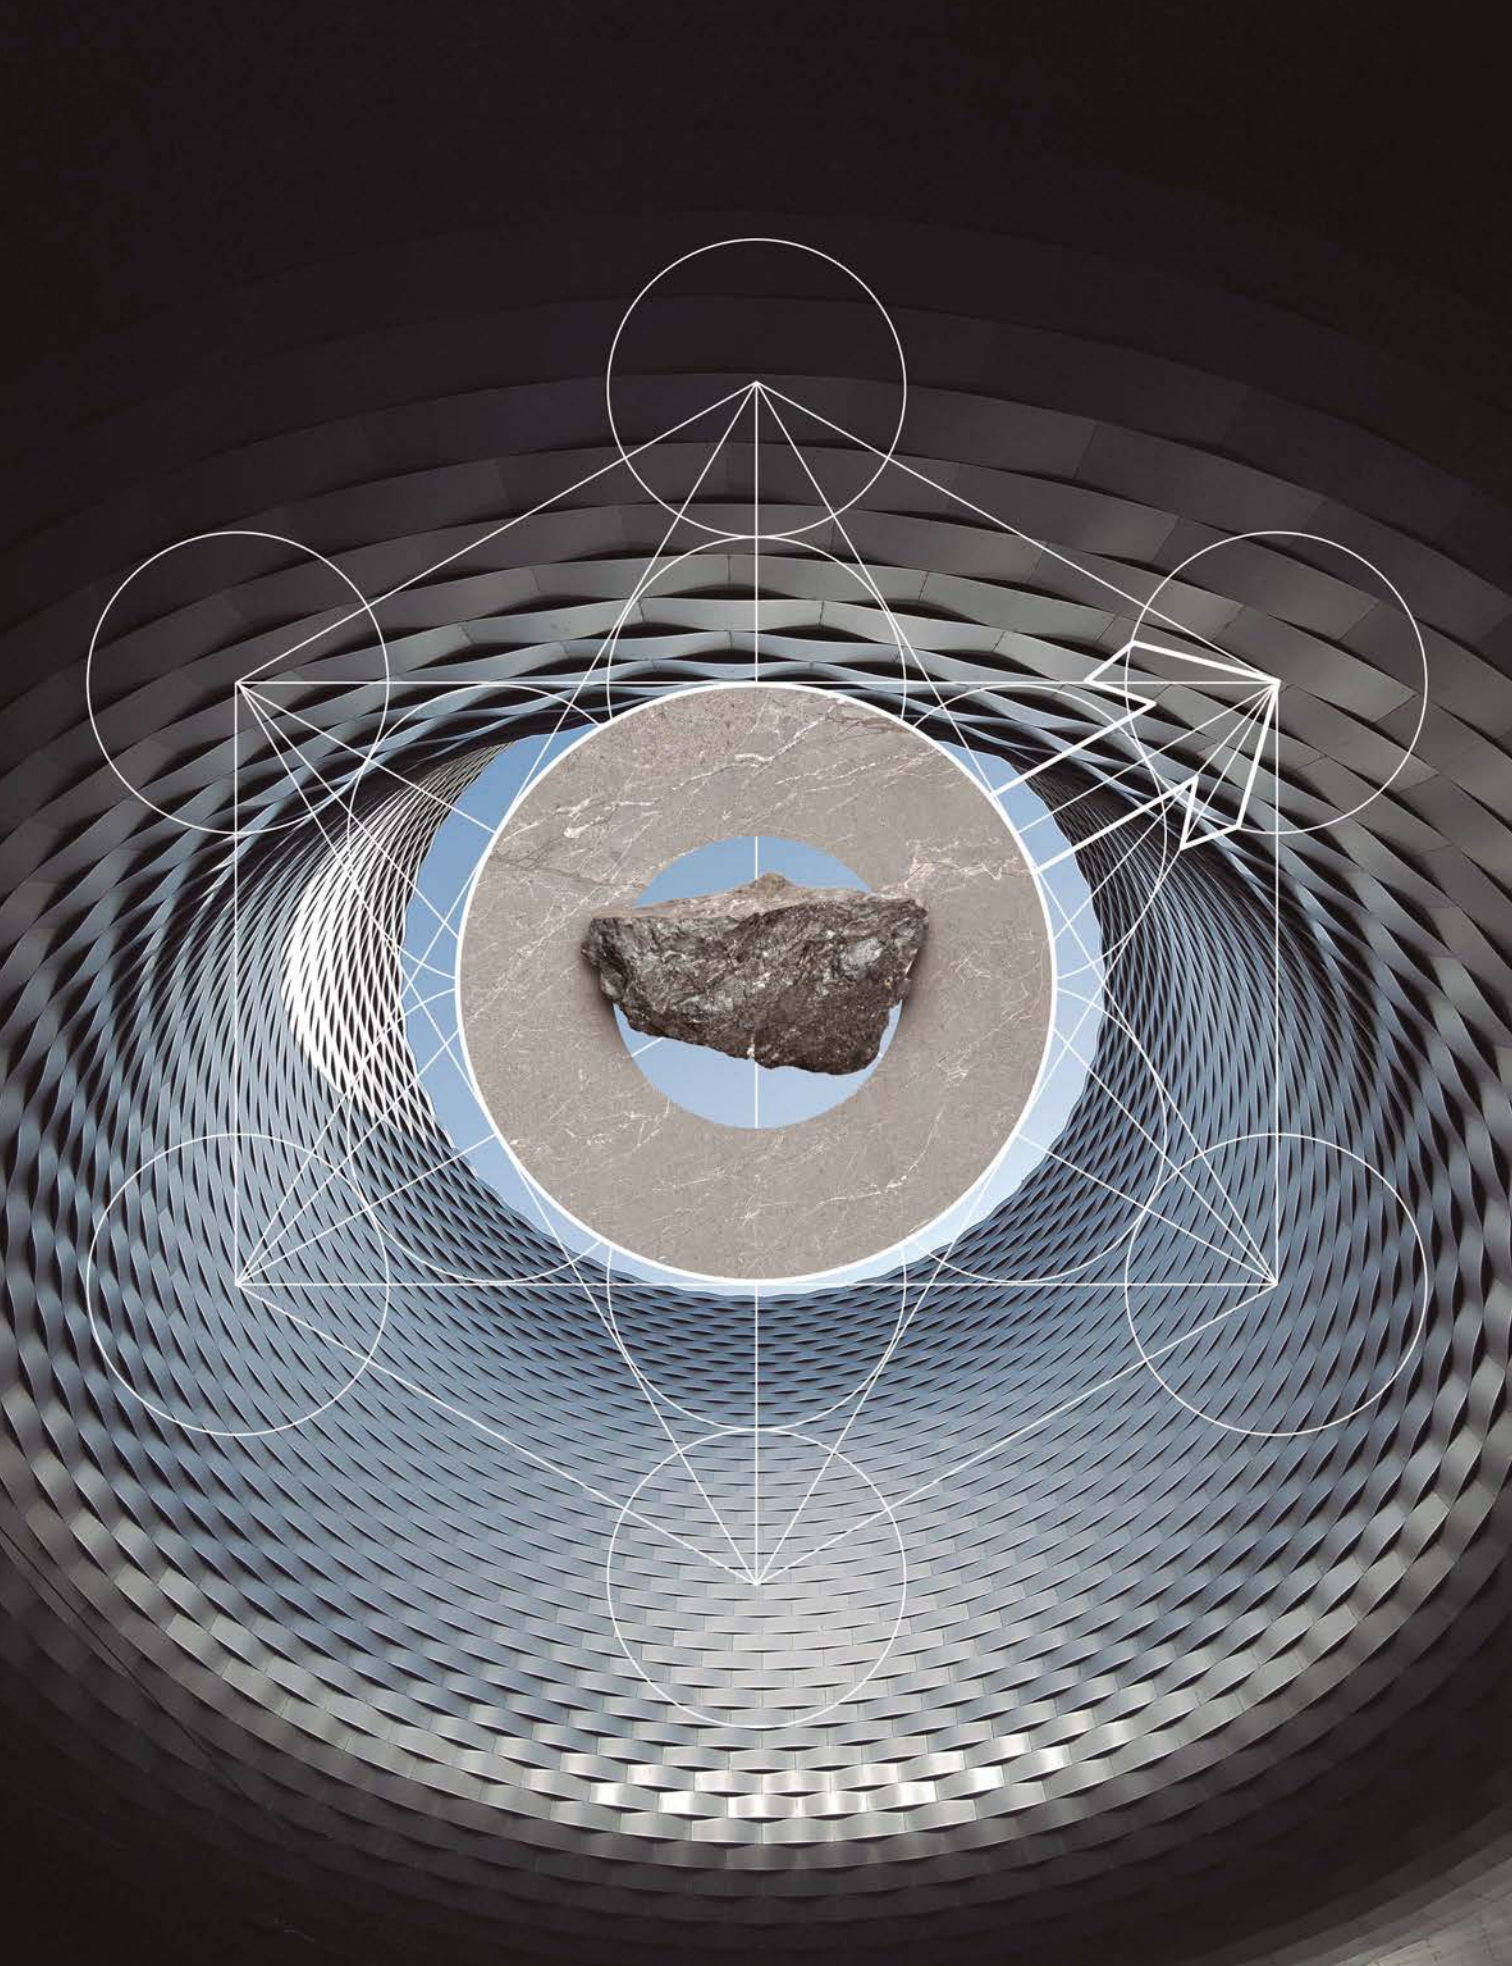

**PORCELAIN**  
100 x 100 SP

ALCHEMY  
**IRON**

**Contemporary charm**

Alchemy Iron is inspired by Grigio Soveraia: a striking, highly-prized grey marble, originally from the Middle East. Unique personality is afforded by the delicate white veins that streak its surface. Alchemy Iron's design brings an eye-catching modern appeal to settings of differing kinds, since its colour fits in with a variety of styles, providing an added dose of refinement and sophistication.