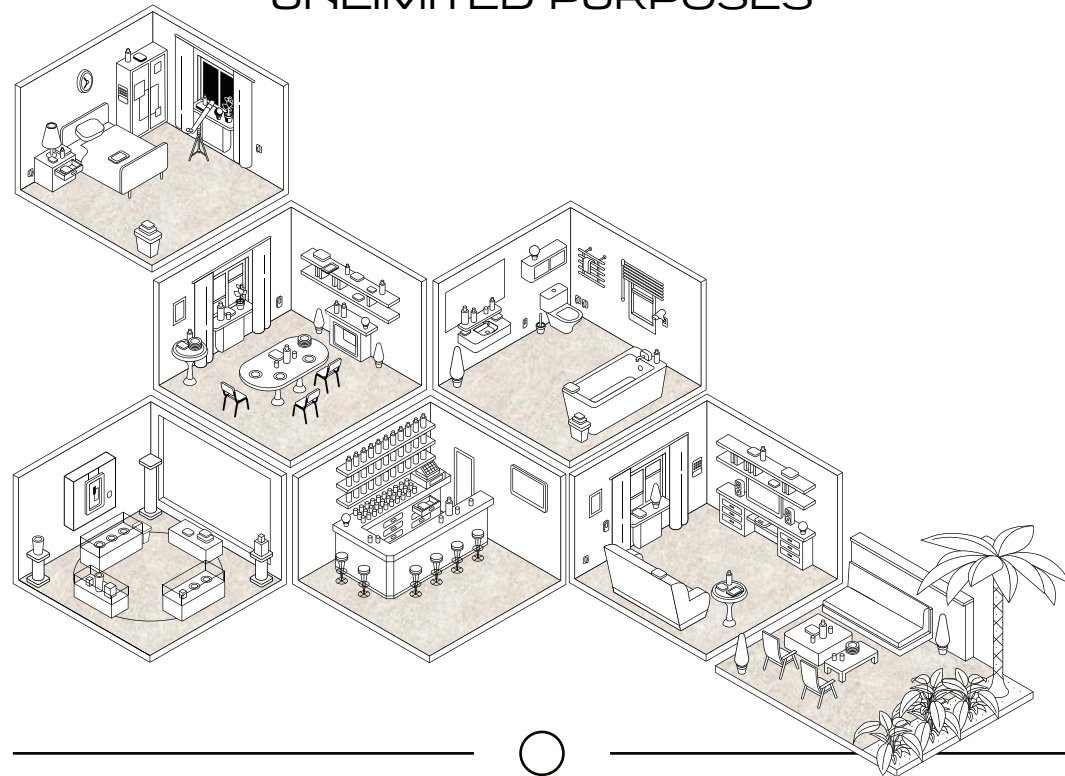

ALL IN ONE

UNLIMITED PURPOSES

ESPACIOS ILIMITADOS, MISMA SUPERFICIE

El acabado All in one aúna suavidad y antideslizamiento. Ahora no hay por qué elegir, puedes tenerlo todo en un único producto.

UNLIMITED PURPOSES, SAME SURFACE

All in one finish brings softness and anti slip treatment together. There is no need to choose any more. You can have it all in just one product