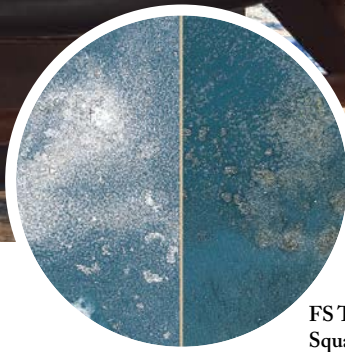

FS Tradition

White body wall tile

FS Tradition Square Blue

FS Heritage Square

FS Tradition

White body wall tile

FS Tradition Square White

FS Tradition Square White

FS Tradition

White body wall tile

FS TRADITION BRICK White

FS TRADITION SQUARE White

FS TRADITION BRICK Silver

FS TRADITION SQUARE Silver

FS TRADITION BRICK Green

FS TRADITION SQUARE Green

FS TRADITION BRICK Blue

FS TRADITION SQUARE Blue

FS TRADITION BRICK

30 patterns

20 * 40 * 1,03 cm | 8 * 16"

NO RECTIFIED	LAYER TECH
	BN18
BLUE	30898
GREEN	31131
SILVER	30897
WHITE	30961

FS TRADITION SQUARE

30 patterns

FS Tradition Brick Silver FS Tradition Brick Green
FS Heritage White FS Heritage Leaves

FS Tradition

White body wall tile