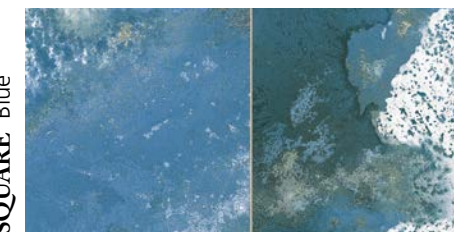

FS Tradition

White body wall tile

FS TRADITION BRICK White

FS TRADITION SQUARE White

FS TRADITION BRICK Silver

FS TRADITION SQUARE Silver

FS TRADITION BRICK Green

FS TRADITION SQUARE Green

FS TRADITION BRICK Blue

FS TRADITION SQUARE Blue

FS TRADITION BRICK

30 patterns

20 * 40 * 1,03 cm | 8 * 16"

NO RECTIFIED	LAYER TECH
	BN18
BLUE	30898
GREEN	31131
SILVER	30897
WHITE	30961

FS TRADITION SQUARE

30 patterns

FS Tradition Brick Silver FS Tradition Brick Green
FS Heritage White FS Heritage Leaves

FS Tradition

White body wall tile