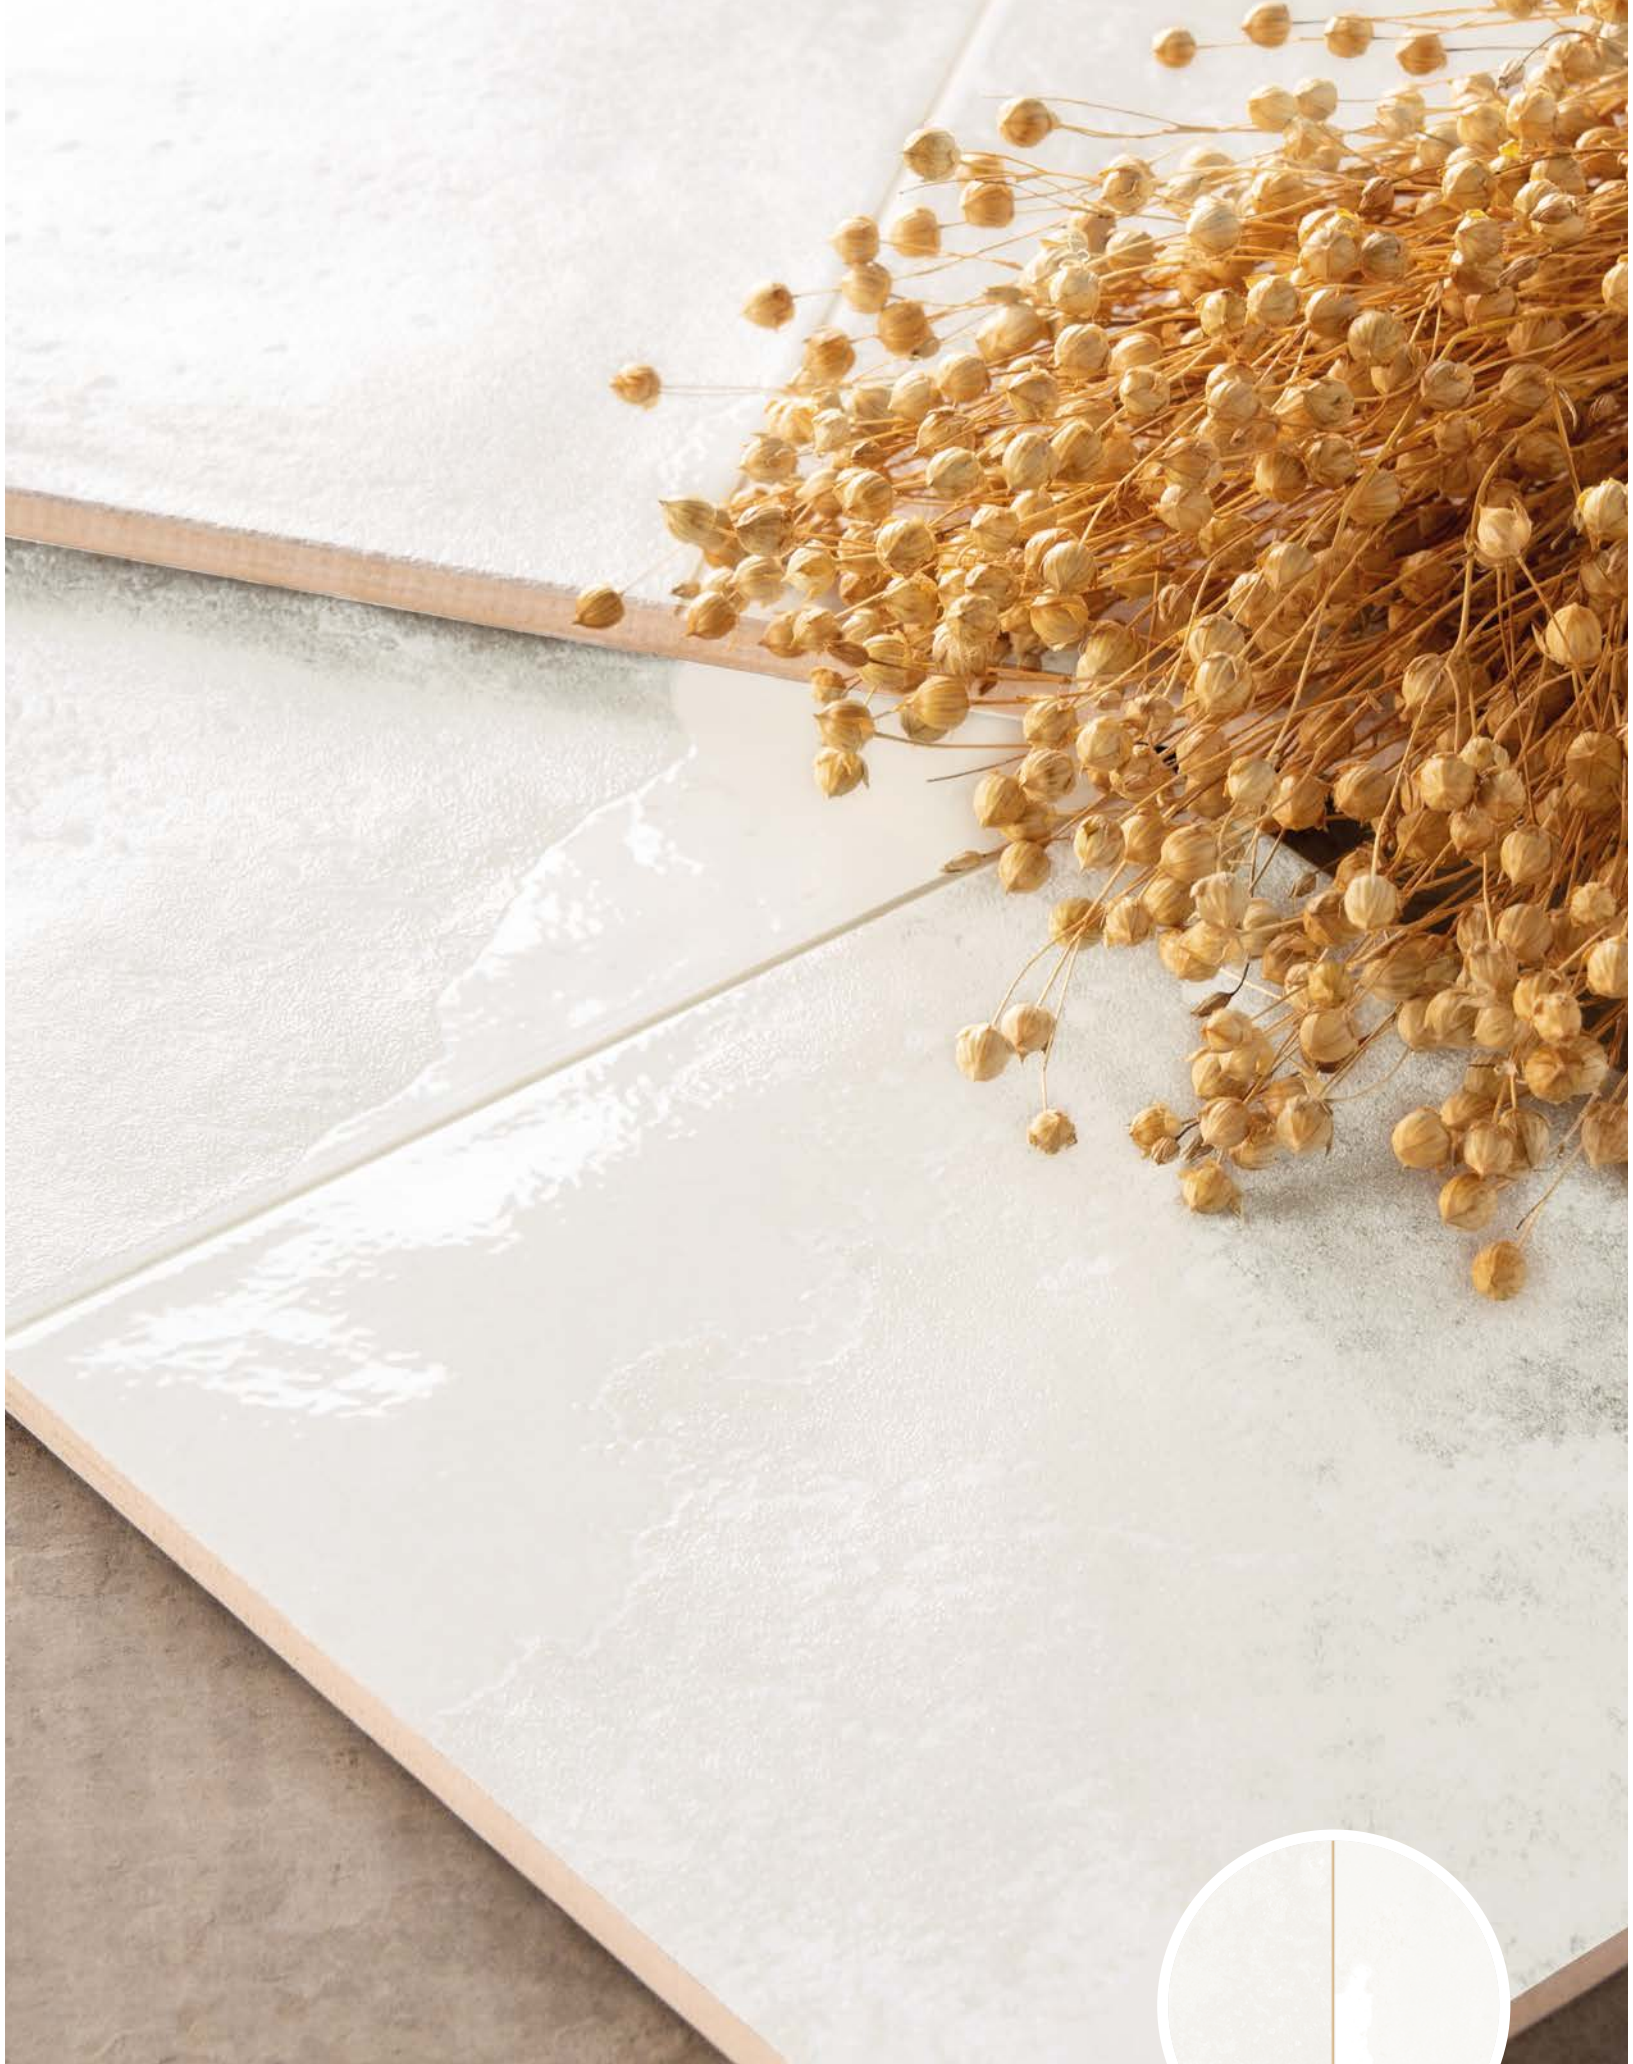

FS Tradition

White body wall tile

FS Tradition Square Blue

FS Heritage Square

FS Tradition

White body wall tile

FS Tradition Square White

FS Tradition Square White

FS Tradition

White body wall tile

FS TRADITION BRICK White

FS TRADITION SQUARE White

FS TRADITION BRICK Silver

FS TRADITION SQUARE Silver

FS TRADITION BRICK Green

FS TRADITION SQUARE Green

FS TRADITION BRICK Blue

FS TRADITION SQUARE Blue

FS TRADITION BRICK

30 patterns

20 * 40 * 1,03 cm | 8 * 16"

NO RECTIFIED	LAYER TECH
	BN18
BLUE	30898
GREEN	31131
SILVER	30897
WHITE	30961

FS TRADITION SQUARE

30 patterns

FS Tradition Brick Silver FS Tradition Brick Green
FS Heritage White FS Heritage Leaves

FS Tradition

White body wall tile