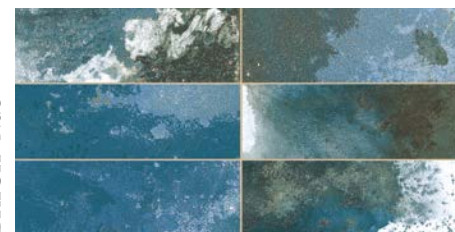

FS Tradition

White body wall tile

FS TRADITION BRICK White

FS TRADITION SQUARE White

FS TRADITION BRICK Silver

FS TRADITION SQUARE Silver

FS TRADITION BRICK Green

FS TRADITION SQUARE Green

FS TRADITION BRICK Blue

FS TRADITION SQUARE Blue

FS TRADITION BRICK

30 patterns

20 * 40 * 1,03 cm | 8 * 16"

NO RECTIFIED	LAYER TECH
	BN18
BLUE	30898
GREEN	31131
SILVER	30897
WHITE	30961

FS TRADITION SQUARE

30 patterns

FS Tradition Brick Silver FS Tradition Brick Green
FS Heritage White FS Heritage Leaves

FS Tradition

White body wall tile