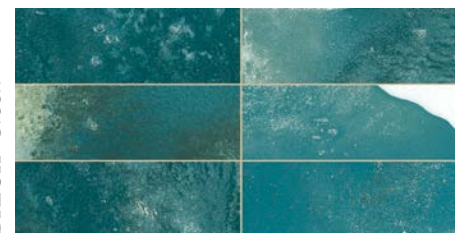

FS Tradition

White body wall tile

FS TRADITION BRICK White

FS TRADITION SQUARE White

FS TRADITION BRICK Silver

FS TRADITION SQUARE Silver

FS TRADITION BRICK Green

FS TRADITION SQUARE Green

FS TRADITION BRICK Blue

FS TRADITION SQUARE Blue

FS TRADITION BRICK

30 patterns

20 * 40 * 1,03 cm | 8 * 16"

NO RECTIFIED	LAYER TECH
	BN18
BLUE	30898
GREEN	31131
SILVER	30897
WHITE	30961

FS TRADITION SQUARE

30 patterns

FS Tradition Brick Silver FS Tradition Brick Green
FS Heritage White FS Heritage Leaves

FS Tradition

White body wall tile