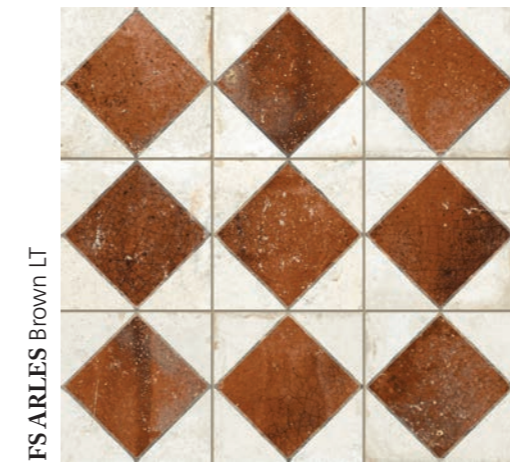

FS ARLES Brown LT