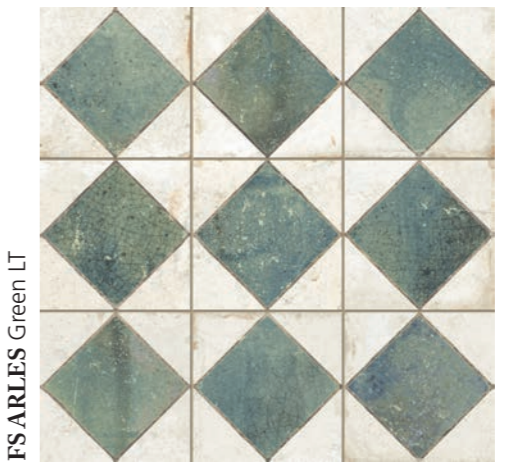

FS ARLES Green LT

FS ARLES

33 * 33 * 0,95 cm | 13 * 13"

NO RECTIFIED	LAYER TECH
	BN17
BLACK	31651
BLUE	61649
BROWN	31650
GREEN	31652

CARACTERÍSTICAS TÉCNICAS | TECHNICAL CHARACTERISTICS

joint	versatile	matt/gloss	diferent shades	shade variation	various graphics

EMBALAJE | PACKING

Formato | Sizes	Cajas | Boxes			Pallet				Cont./20'	Cont./20'
	Piezas	m2/ sq.m	kg	Cajas	m2/ sq.m	kg	Tamaño cm aprox.	m2/ sq.m	m2/ sq.m
33 * 33 * 0,95	10	1,09	22,92	48	52,32	1124	120 * 80 * 81	1055,23	1177,94
inch	Units	ft²	lb	Boxes	ft²	lb	Sizes inch approx.	ft²	ft²
13 * 13 * 3/8	10	11,73	50,52	48	563,17	2477,99	47 1/4 * 31 1/2 * 31 7/8	11358,54	12679,31