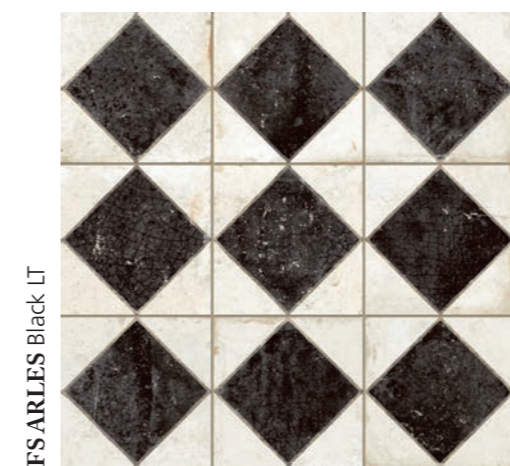

FS Arles

SINGLE FIRED FLOOR TILES

FS ARLES Black LT