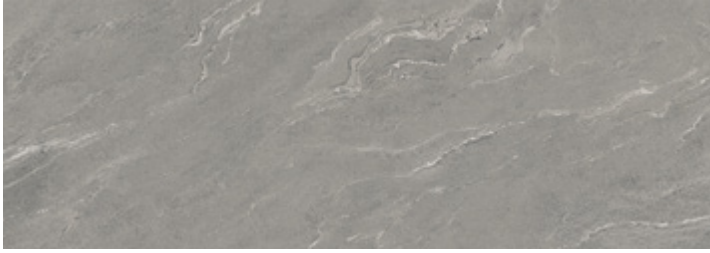

LUNA LIMESTONE

finishes	thickness	sizes/cm	sizes/in
Strutturato	6 mm	300x100	120"x40"
Slate		270x120	108"x48"
Strukturert		120x120	48"x48"
Structuré		100x100	40"x40"
Rugoso			

pag 279 / VARIETY AND BOOK-MATCHING

QUARZITE VALS

finishes	thickness	sizes/cm	sizes/in
Strutturato	6 mm	300x100	120"x40"
Slate		270x120	108"x48"
Strukturert		120x120	48"x48"
Structuré		100x100	40"x40"
Rugoso			

pag 279 / VARIETY AND BOOK-MATCHING