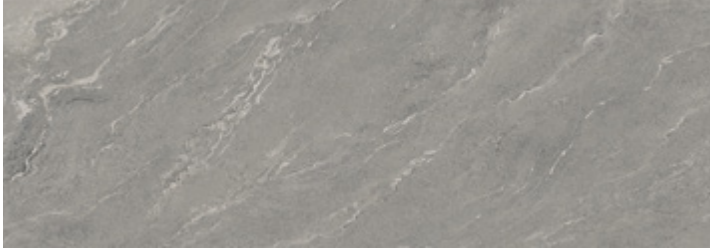

LUNA LIMESTONE

finishes	thickness	sizes/cm	sizes/in
Strutturato	6 mm	300x100	120"x40"
Slate		270x120	108"x48"
Strukturert		120x120	48"x48"
Structuré		100x100	40"x40"
Rugoso			

pag 279 / VARIETY AND BOOK-MATCHING

QUARZITE VALS

finishes	thickness	sizes/cm	sizes/in
Strutturato	6 mm	300x100	120"x40"
Slate		270x120	108"x48"
Strukturert		120x120	48"x48"
Structuré		100x100	40"x40"
Rugoso			

pag 279 / VARIETY AND BOOK-MATCHING