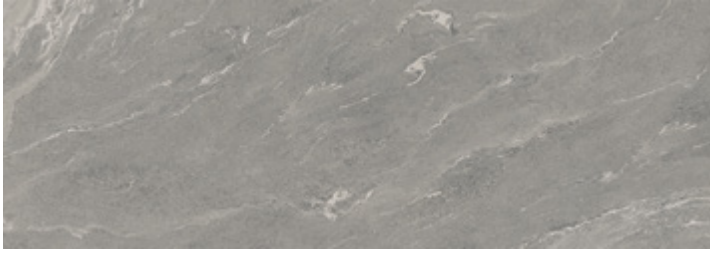

QUARZITE VALS

finishes	thickness	sizes/cm	sizes/in
Strutturato	6 mm	300x100	120"x40"
Slate		270x120	108"x48"
Strukturert		120x120	48"x48"
Structuré		100x100	40"x40"
Rugoso			

pag 279 / VARIETY AND BOOK-MATCHING

Maximum includes a certain number of different surfaces, for the same product, to create pleasing aesthetic variety in the layout. When preparing the order, the surfaces are selected randomly, and therefore book-matching is not guaranteed. Maximum is the outcome of the bond between earth and fire. Any book-matching between two pieces is subject to the typical tolerance of natural products.